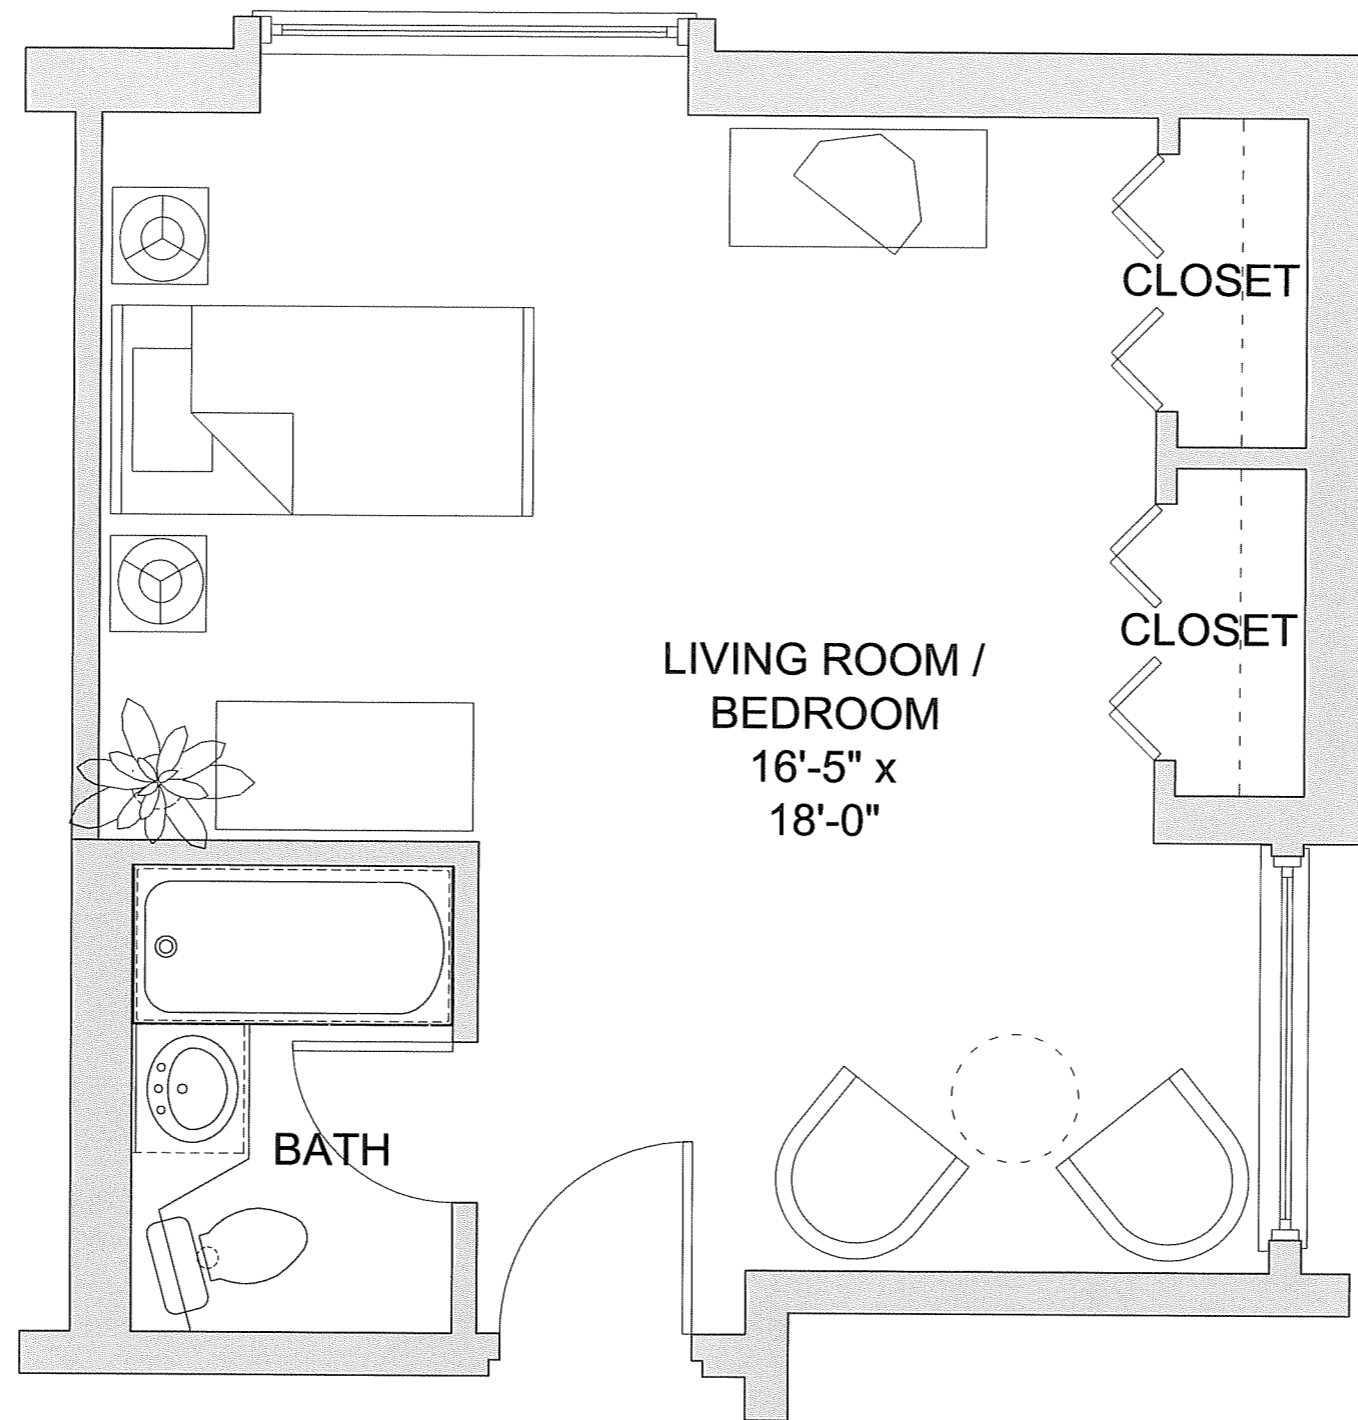

Private Suite

Small

Private Suite

Large

EGA
 ARCHITECTS
 NEW BURYPORT
 MASSACHUSETTS
 DES MOINES · IOWA

© 2006 EGA, P.C.

Rockridge

INDEPENDENT & ASSISTED LIVING IN SCENIC NORTHAMPTON