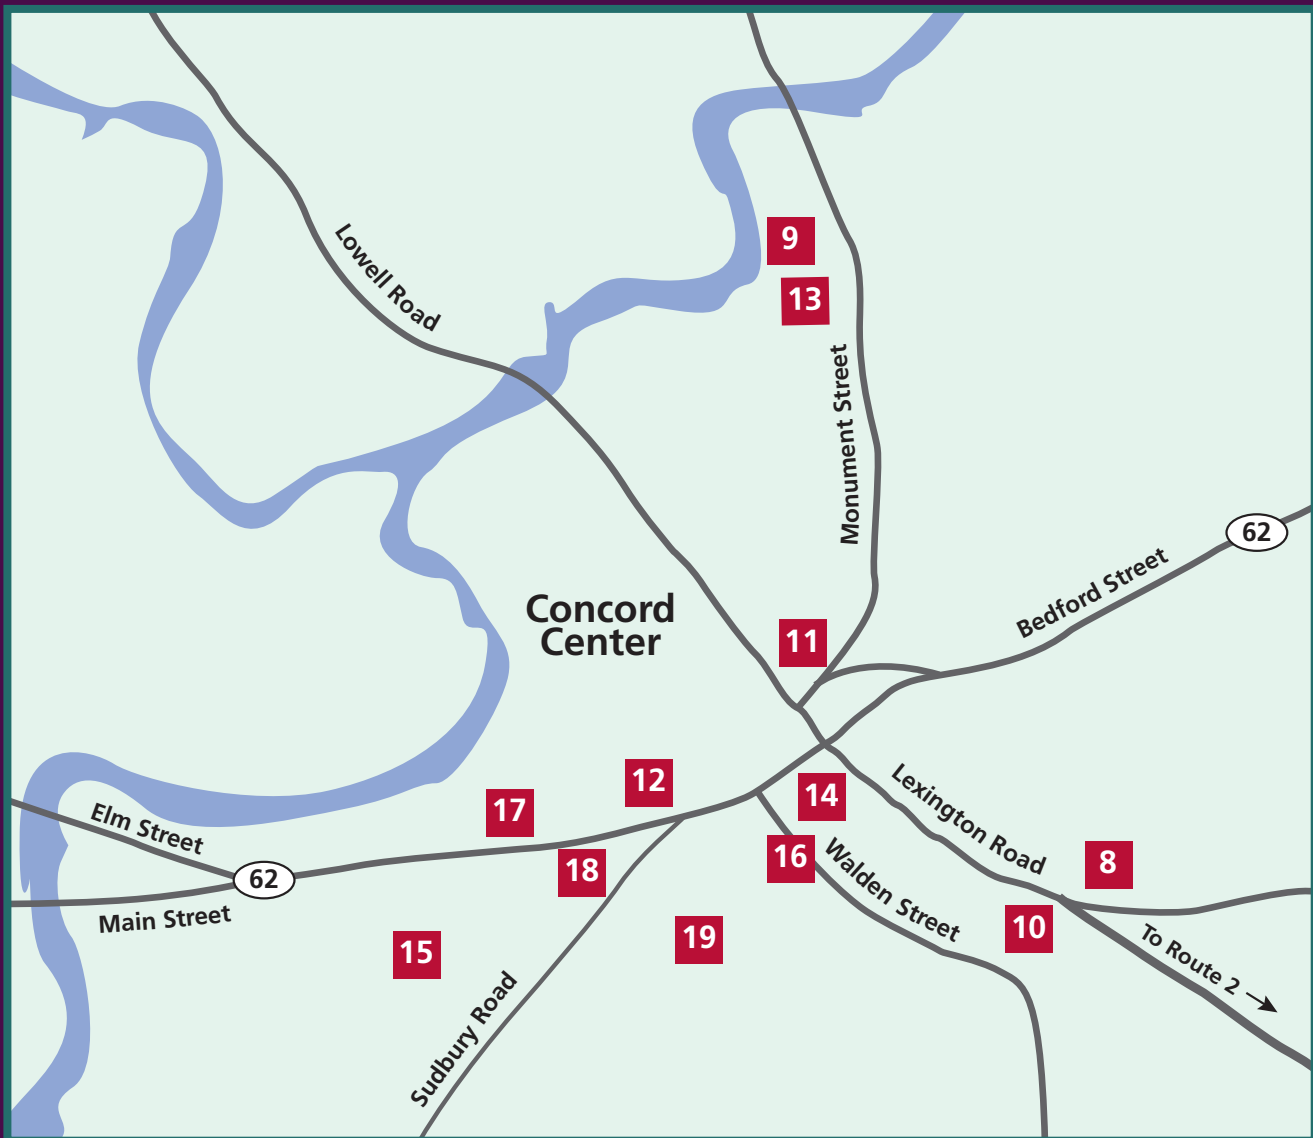

Newbury Court in Concord Right in the Middle of Everything

1. Emerson Hospital
2. Walden Pond
3. Concord Country Club
4. Nashawtuc Country Club
5. Shops in West Concord

6. Commuter Rail Depot - West Concord
7. Libraries - West Concord

-  Newbury Court in Concord
-  Concord Center

Newbury Court in Concord

Right in the Middle of Everything

Concord Center Close-up

- | | | | |
|-----|--------------------------------------|-----|-------------------------------|
| 8. | Orchard House | 14. | Shops in Concord Center |
| 9. | Old North Bridge | 15. | Commuter Rail Depot - Concord |
| 10. | Concord Museum | 16. | Concord Players |
| 11. | Colonial Inn | 17. | Concord Academy |
| 12. | Chamber of Commerce Visitor's Center | 18. | Library - Concord Center |
| 13. | The Old Manse | 19. | Emerson Umbrella |