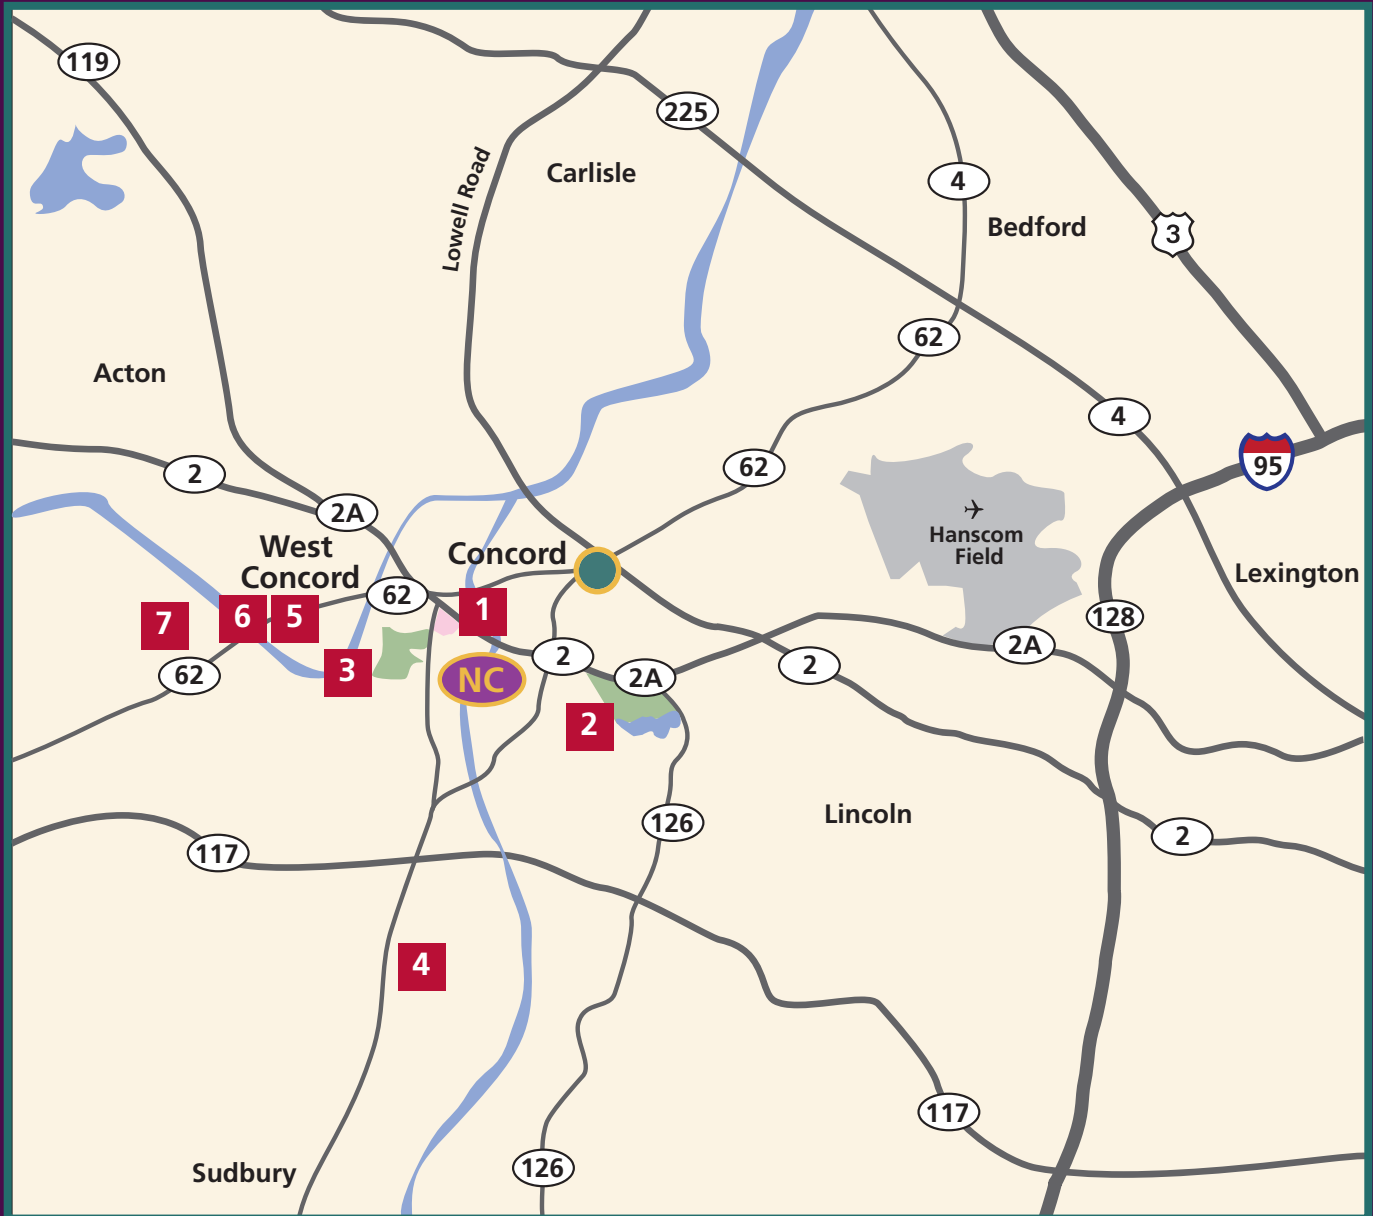

Newbury Court in Concord Right in the Middle of Everything

1. Emerson Hospital
2. Walden Pond
3. Concord Country Club
4. Nashawtuc Country Club
5. Shops in West Concord

6. Commuter Rail Depot - West Concord
7. Libraries - West Concord

-  Newbury Court in Concord
-  Concord Center

Newbury Court in Concord

Right in the Middle of Everything

Concord Center Close-up

- | | | | |
|-----|--------------------------------------|-----|-------------------------------|
| 8. | Orchard House | 14. | Shops in Concord Center |
| 9. | Old North Bridge | 15. | Commuter Rail Depot - Concord |
| 10. | Concord Museum | 16. | Concord Players |
| 11. | Colonial Inn | 17. | Concord Academy |
| 12. | Chamber of Commerce Visitor's Center | 18. | Library - Concord Center |
| 13. | The Old Manse | 19. | Emerson Umbrella |