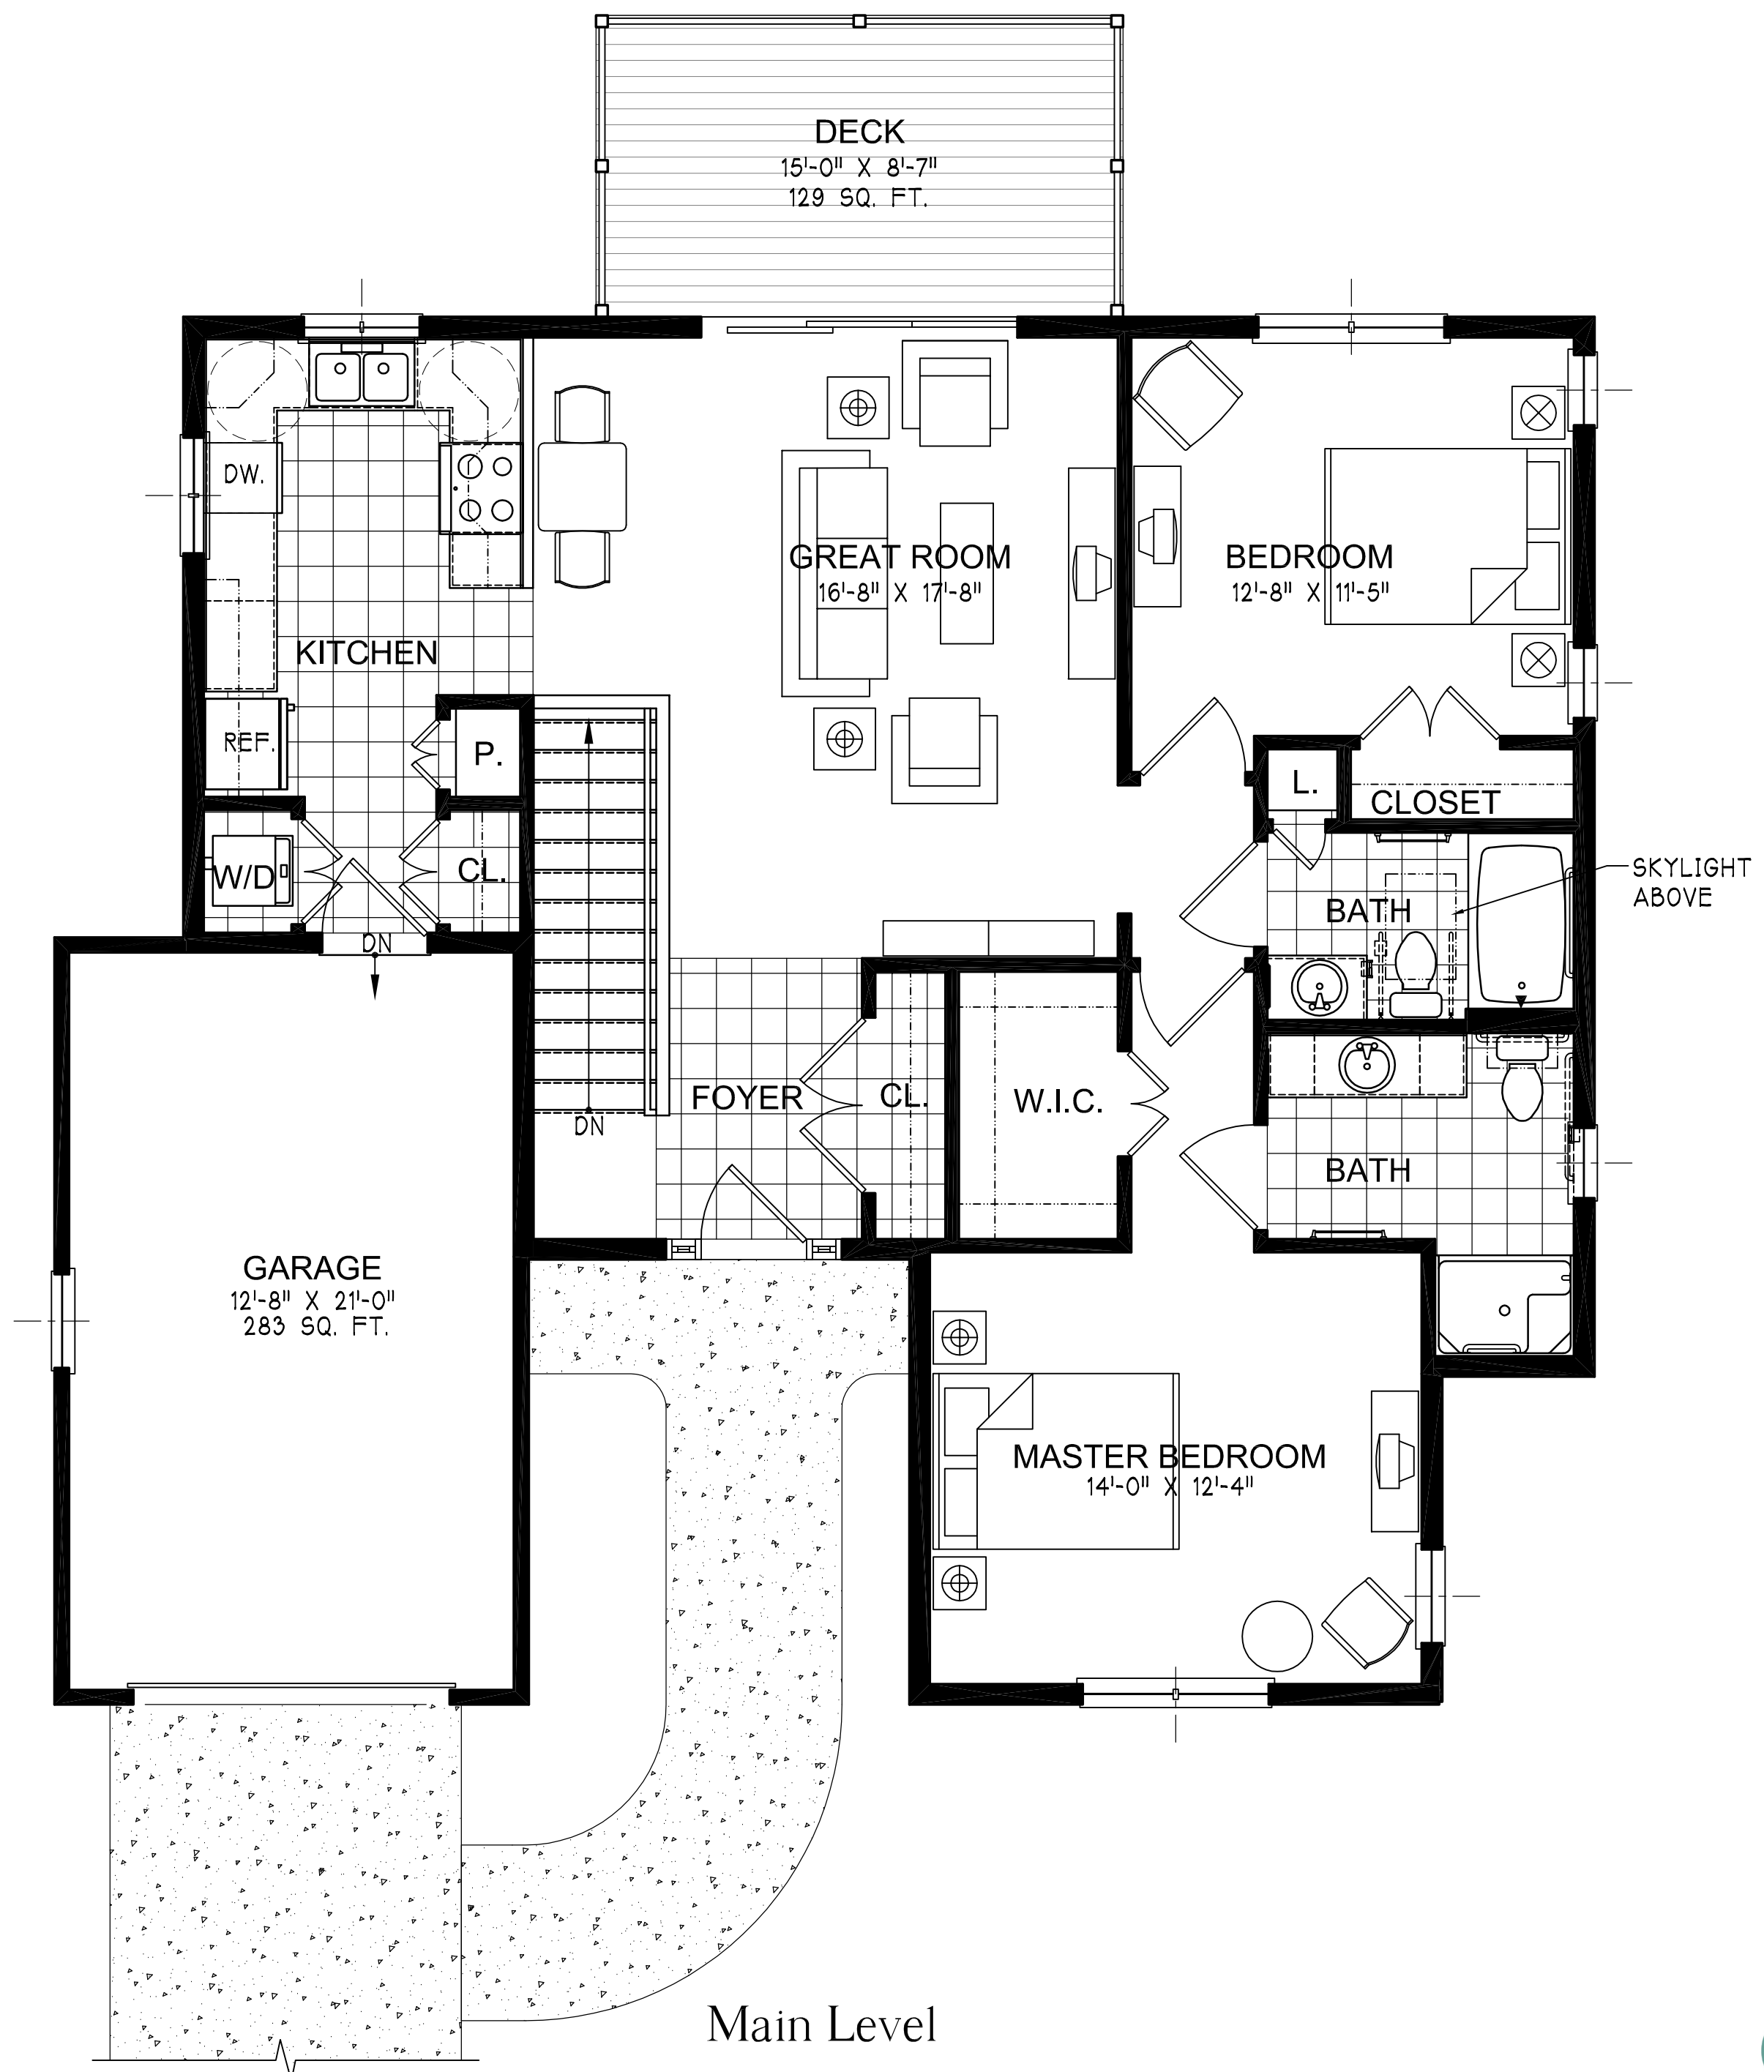

Basement

Main Level

Cottage Home - Birch

Units 26, 39, Unit 40 - Reverse
1189 SQ. FT. Main Floor - 749 SQ. FT. Walk-Out Basement