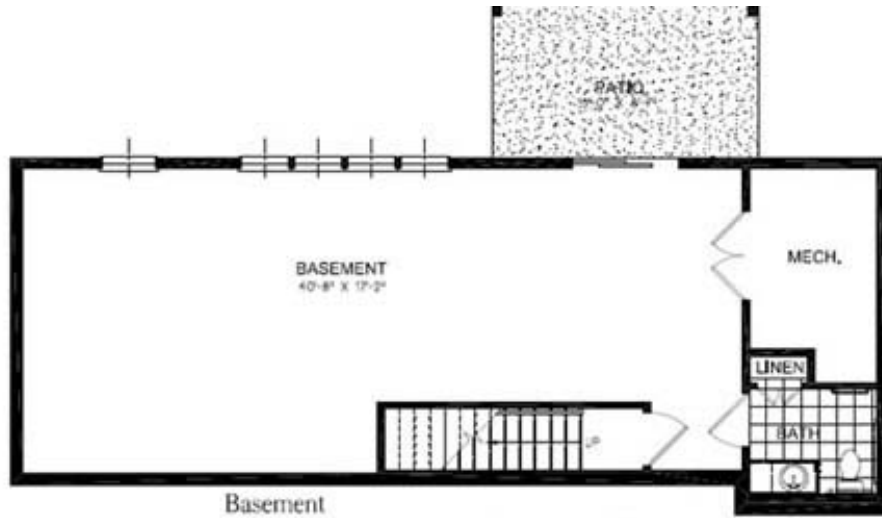

*Abundant Life*  
Gifford, NH

Basement

Main Level

Cottage Home - Birch

Units 26, 39, Unit 40 - Reverse  
1189 SQ. FT. Main Floor - 749 SQ. FT. Walk-Out Basement

Cottage Home -Dogwood

Cottage Home - Cedar

Unit 21-Std., Units 22, 30-Reverse  
1323 SQ. FT.

Abundant Life  
Gilford, NH

Alternate Garage - Unit 33

Main Level

Cottage Home - Elm

Units 13, 14, 23, 31, 32, 33 - Single 11, 12 - Duplex  
1469 SQ. FT.

Abundant Life