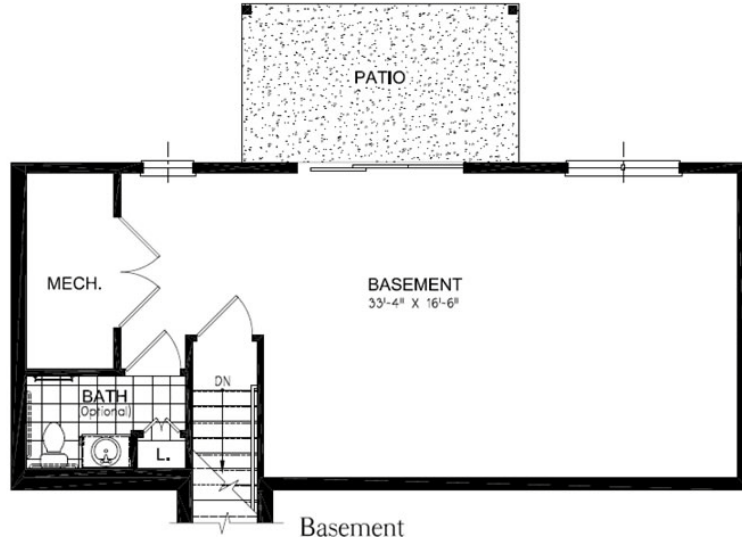

**EGA**  
ARCHITECTS  
NEW HAVEN, CT  
MASSACHUSETTS  
DESIGNERS - IOWA

**Main Level**  
**Cottage Home - Fir**

Units 24, 25, 27, 28 - Single; Units 1, 2, 3, 4, 5, 6, 7, 8, 9, 10, 15, 16 - Duplex  
1501 SQ. FT. Main Floor - 1093 SQ. FT. Walk-Out Basement

*Abundant Life*  
Gifford, NH

Basement

Main Level

Cottage Home - Birch

Units 26, 39, Unit 40 - Reverse  
1189 SQ. FT. Main Floor - 749 SQ. FT. Walk-Out Basement

Cottage Home -Dogwood

Cottage Home - Cedar

Unit 21-Std., Units 22, 30-Reverse  
1323 SQ. FT.

Abundant Life  
Gilford, NH

Alternate Garage - Unit 33

Main Level

Cottage Home - Elm

Units 13, 14, 23, 31, 32, 33 - Single 11, 12 - Duplex  
1469 SQ. FT.

Abundant Life