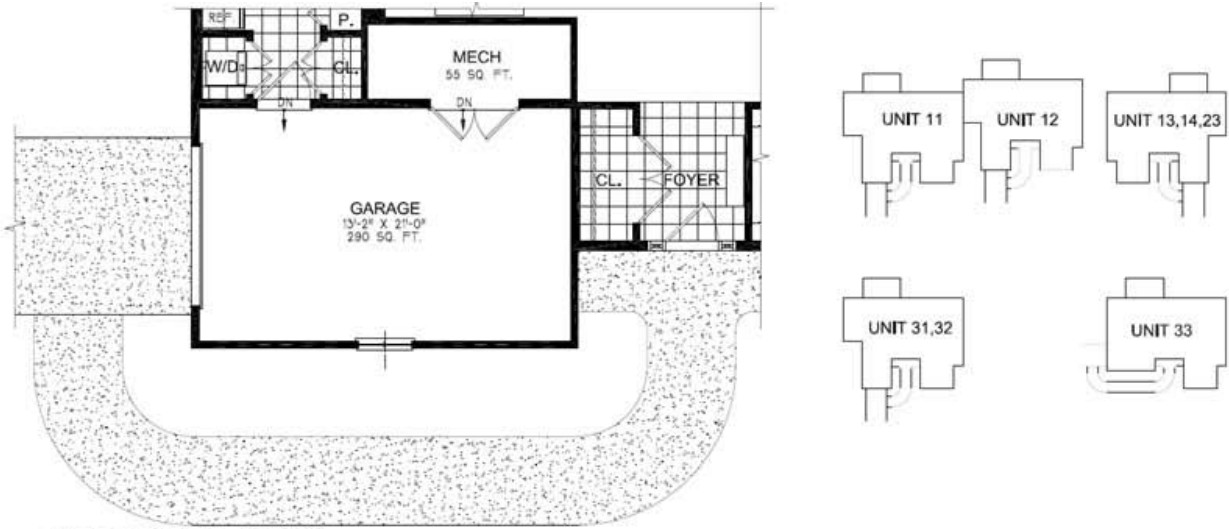

**EGA**  
ARCHITECTS  
NEW HAVEN, CT  
MASSACHUSETTS  
DESIGNERS - IOWA

**Main Level**  
**Cottage Home - Fir**

Units 24, 25, 27, 28 - Single; Units 1, 2, 3, 4, 5, 6, 7, 8, 9, 10, 15, 16 - Duplex  
1501 SQ. FT. Main Floor - 1093 SQ. FT. Walk-Out Basement

*Abundant Life*  
Gifford, NH

Basement

Main Level

Cottage Home - Birch

Units 26, 39, Unit 40 - Reverse  
1189 SQ. FT. Main Floor - 749 SQ. FT. Walk-Out Basement

Cottage Home -Dogwood

Cottage Home - Cedar

Unit 21-Std., Units 22, 30-Reverse  
1323 SQ. FT.

Abundant Life  
Gilford, NH

Alternate Garage - Unit 33

Main Level

Cottage Home - Elm

Units 13, 14, 23, 31, 32, 33 - Single 11, 12 - Duplex  
1469 SQ. FT.

Abundant Life